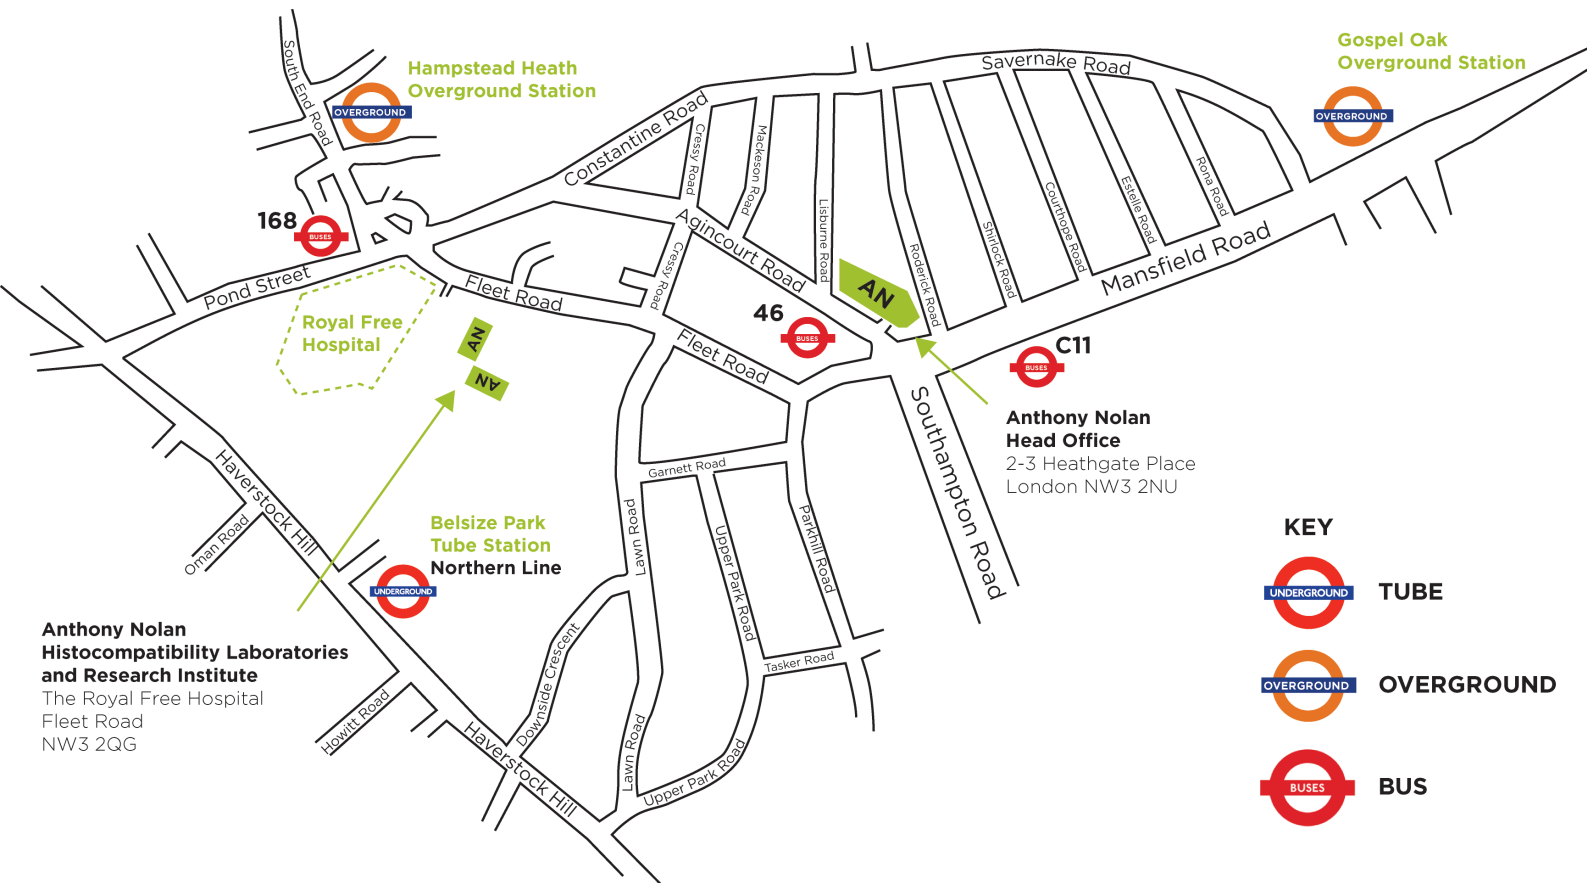

# DIRECTIONS TO ANTHONY NOLAN

Unit 2-3 Heathgate Place, 75 -87 Agincourt Road. London NW3 2NU  
Tel: 0303 303 0303 Fax: 020 7284 8202

Heathgate, a small complex of red brick units is sited just before the traffic lights at the end of Agincourt Road and is accessed by the main gate leading into a courtyard area. Parking is severely limited and unfortunately we cannot guarantee a parking space. However if you do park, please ask at our reception for a parking permit as routine clamping is in operation.

## UNDERGROUND TRAINS

The nearest Underground station is Belsize Park, which is on the EDGWARE BRANCH of the Northern Line. NOT Mill Hill or High Barnet.

## FROM VICTORIA

Victoria Line to Warren Street, Euston or King's Cross and change onto the Northern Line to Belsize Park (Euston has the easiest change).

## FROM LIVERPOOL STREET

Metropolitan or Circle or Hammersmith & City Lines to King's Cross and change onto the Northern Line to Belsize Park.